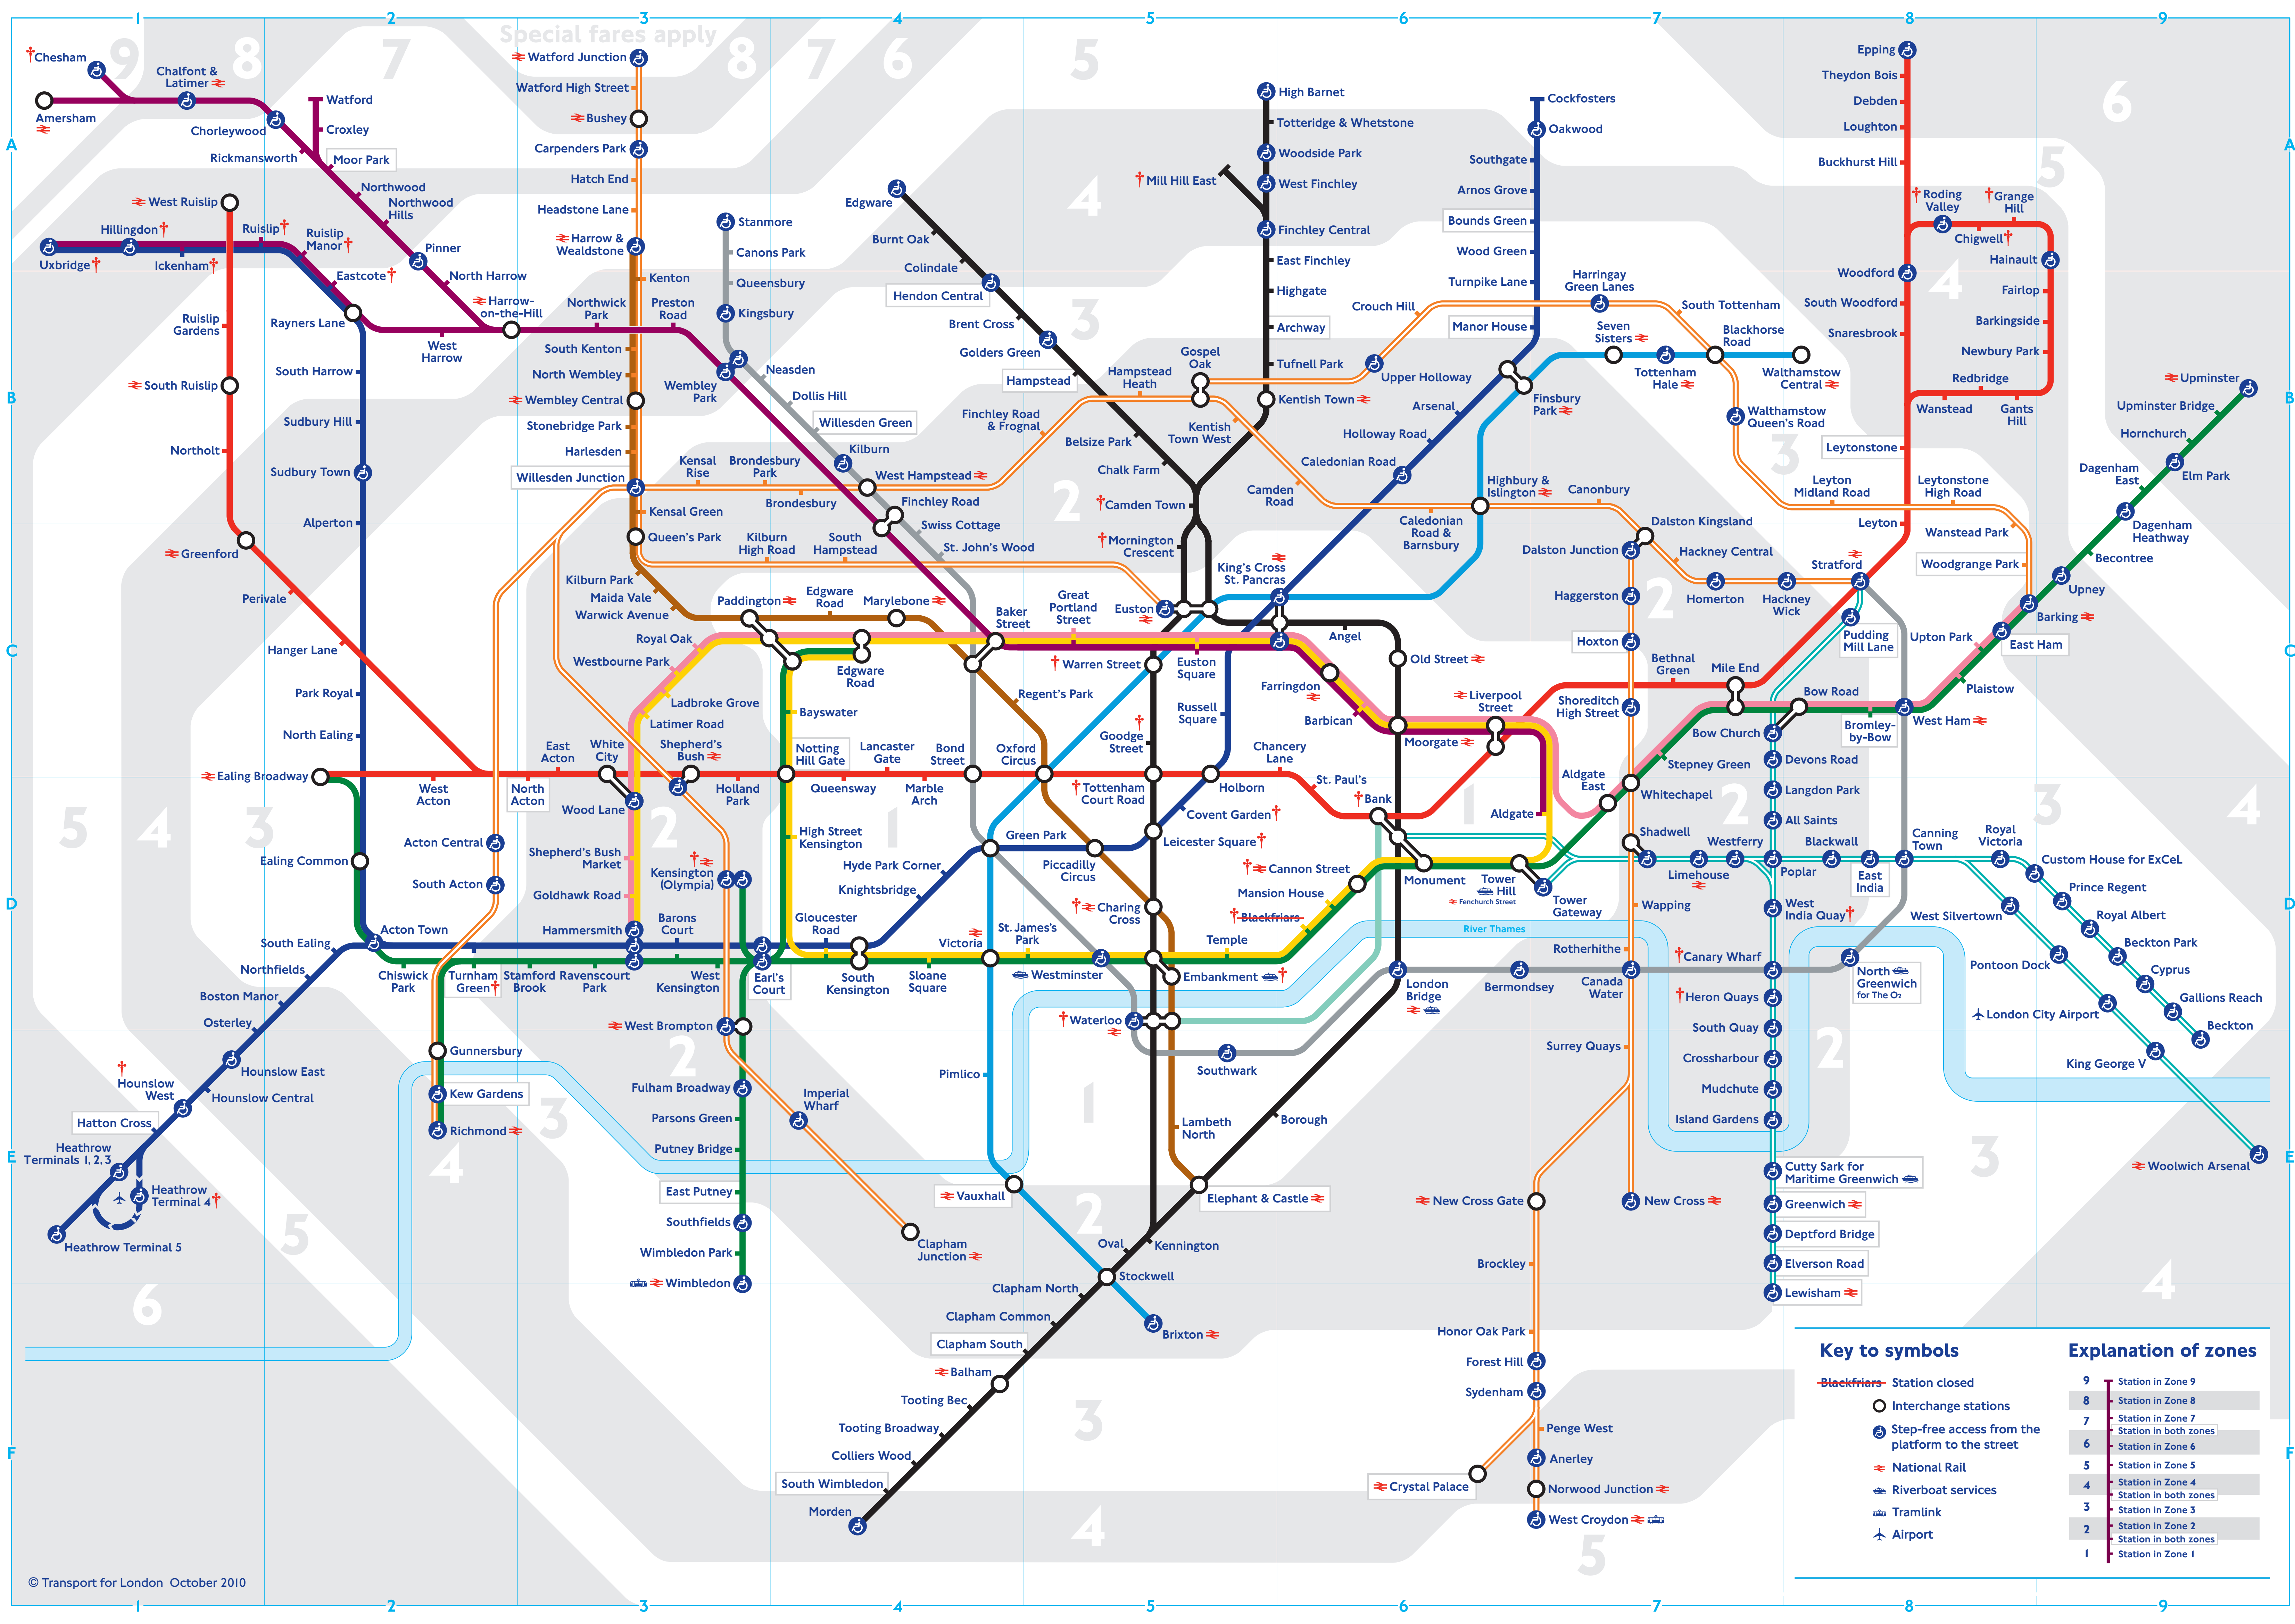

Special fares apply

Key to lines † Check before you travel

- Bakerloo
- No special arrangements
- Central
- Chigwell
  Grange Hill
  Roding Valley
- Served until about 2400
- Circle
- Blackfriars
- Underground station closed until late 2011
- Cannon Street
- Open until 2100 Mondays to Fridays.
  Closed Saturdays and Sundays
- District
- Blackfriars
- Underground station closed until late 2011
- Cannon Street
- Open until 2100 Mondays to Fridays.
  Closed Saturdays and Sundays
- Kensington (Olympia)
- Served 0700 until 2345 Mondays to Saturdays and 0800 until 2345 Sundays
- Hammersmith & City
- No special arrangements
- Jubilee
- Canary Wharf
- Step-free interchange between Underground, Canary Wharf DLR and Heron Quays DLR stations at street level
- Metropolitan
- Chesham
- Change at Chalfont & Latimer on most trains
- Northern
- Camden Town
- From 1300 until 1730 Sundays open for interchange and exit only
- Charing Cross branch
- Change at Kennington at off-peak times if travelling towards or from Morden
- Mill Hill East
- Change at Finchley Central at off-peak times
- Piccadilly
- Covent Garden
- A short walk from either Leicester Square (6 minutes) or Holborn (9 minutes)
- Eastcote to Uxbridge
- Not served by Piccadilly line trains early mornings
- Heathrow Terminal 4
- Open until 2400 Mondays to Saturdays and until 2330 Sundays. Trains may wait for eight minutes before continuing to Terminals 1,2,3
- Hounslow West
- Step-free access for wheelchair users only
- Turnham Green
- Served by Piccadilly line trains early mornings and late evenings only
- Victoria
- No special arrangements
- Waterloo & City
- Bank to Waterloo
- Open 0615 until 2148 Mondays to Fridays and 0800 until 1830 Saturdays. Closed Sundays and public holidays
- London Overground
- No special arrangements
- DLR
- Heron Quays
- Step-free interchange between Heron Quays and Canary Wharf Underground station at street level.
- West India Quay
- Not served by DLR trains from Bank towards Lewisham at peak times

Key to symbols

- † Station closed
- Interchange stations
- ⊕ Step-free access from the platform to the street
- ≡ National Rail
- ⚓ Riverboat services
- ⚡ Tramlink
- ✈ Airport

Explanation of zones

- 9 Station in Zone 9
- 8 Station in Zone 8
- 7 Station in Zone 7
- 6 Station in both zones
- 6 Station in Zone 6
- 5 Station in Zone 5
- 4 Station in Zone 4
- 4 Station in both zones
- 3 Station in Zone 3
- 2 Station in Zone 2
- 2 Station in both zones
- 1 Station in Zone 1